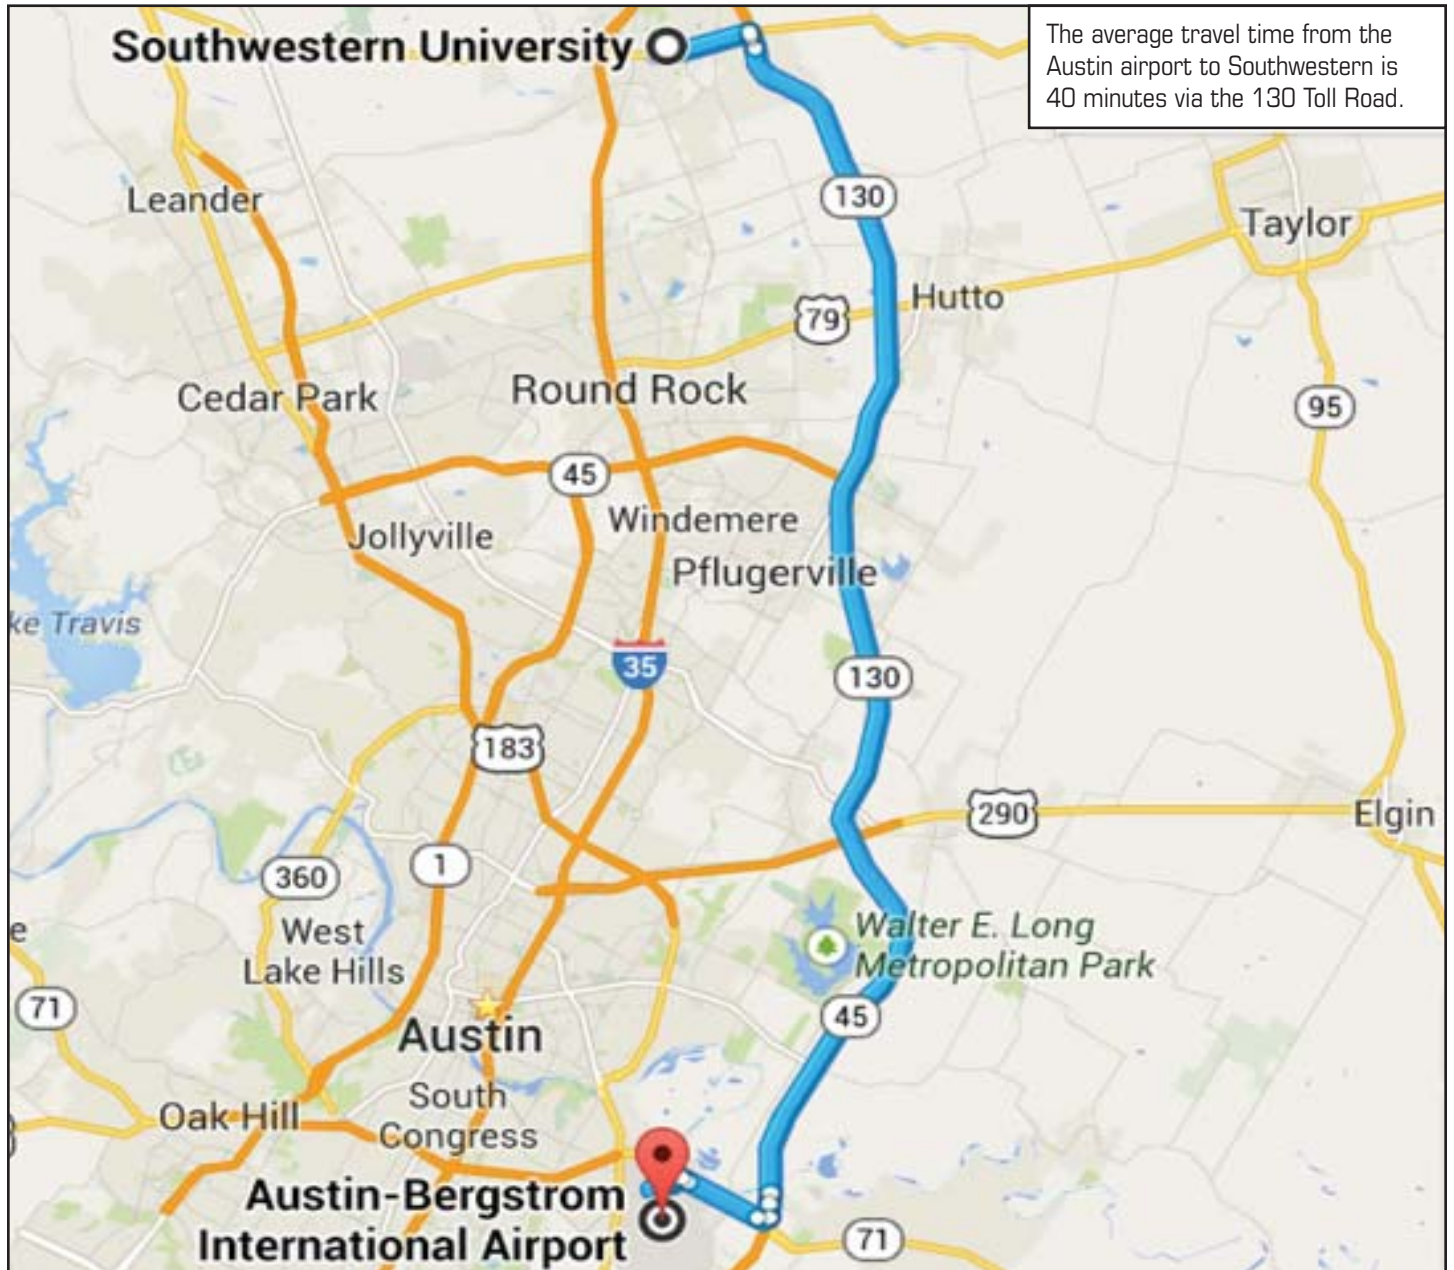

TRAVELING TO SOUTHWESTERN

Suggested Directions to Southwestern University

1. Head southwest on Presidential Blvd
2. Slight left to stay on Presidential Blvd
3. Continue straight to stay on Presidential Blvd
4. Take the ramp onto TX-71 E
5. Slight left onto the Texas 130 Toll N ramp to Texas 45 Toll N/Waco
6. Merge onto TX-130 N
7. Take exit 415 toward Texas 29/Georgetown
8. Follow State Rte 29 W to Southwestern Blvd
8. Merge onto Texas 130 Service Rd
9. Turn left onto State Rte 29 W
10. Turn right onto Southwestern Blvd