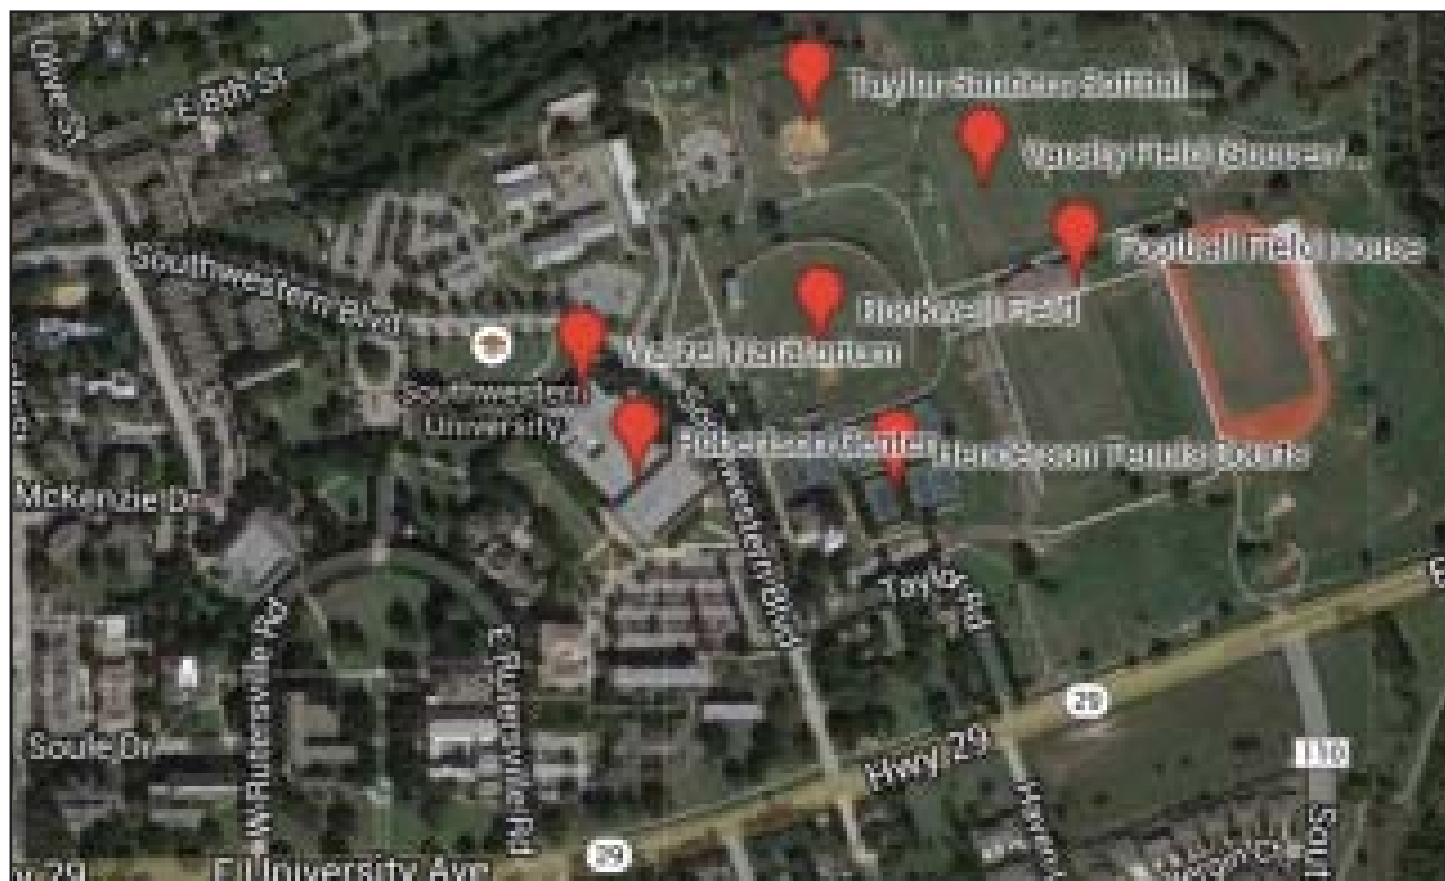

From Interstate Highway 35

Exit 261 (Georgetown). Follow Texas Highway 29 east into Georgetown, approximately 1.5 miles. Turn left at Southwestern Boulevard.

From State Highway 130 (Tollway)

Exit 415 (Georgetown). Follow Texas Highway 29 west into Georgetown, approximately 2.4 miles. Turn right at Southwestern Boulevard.

Parking

Parking is available along Southwestern Boulevard for all athletic events at the Corbin J. Robertson Center. For ADA parking, turn left at Taylor Rd. There is an ADA Parking Space and ADA Van Parking Space on the southeast side of the Robertson Center, near the building. The Center's two accessible entrances are just short distance on the southwest side of the building.