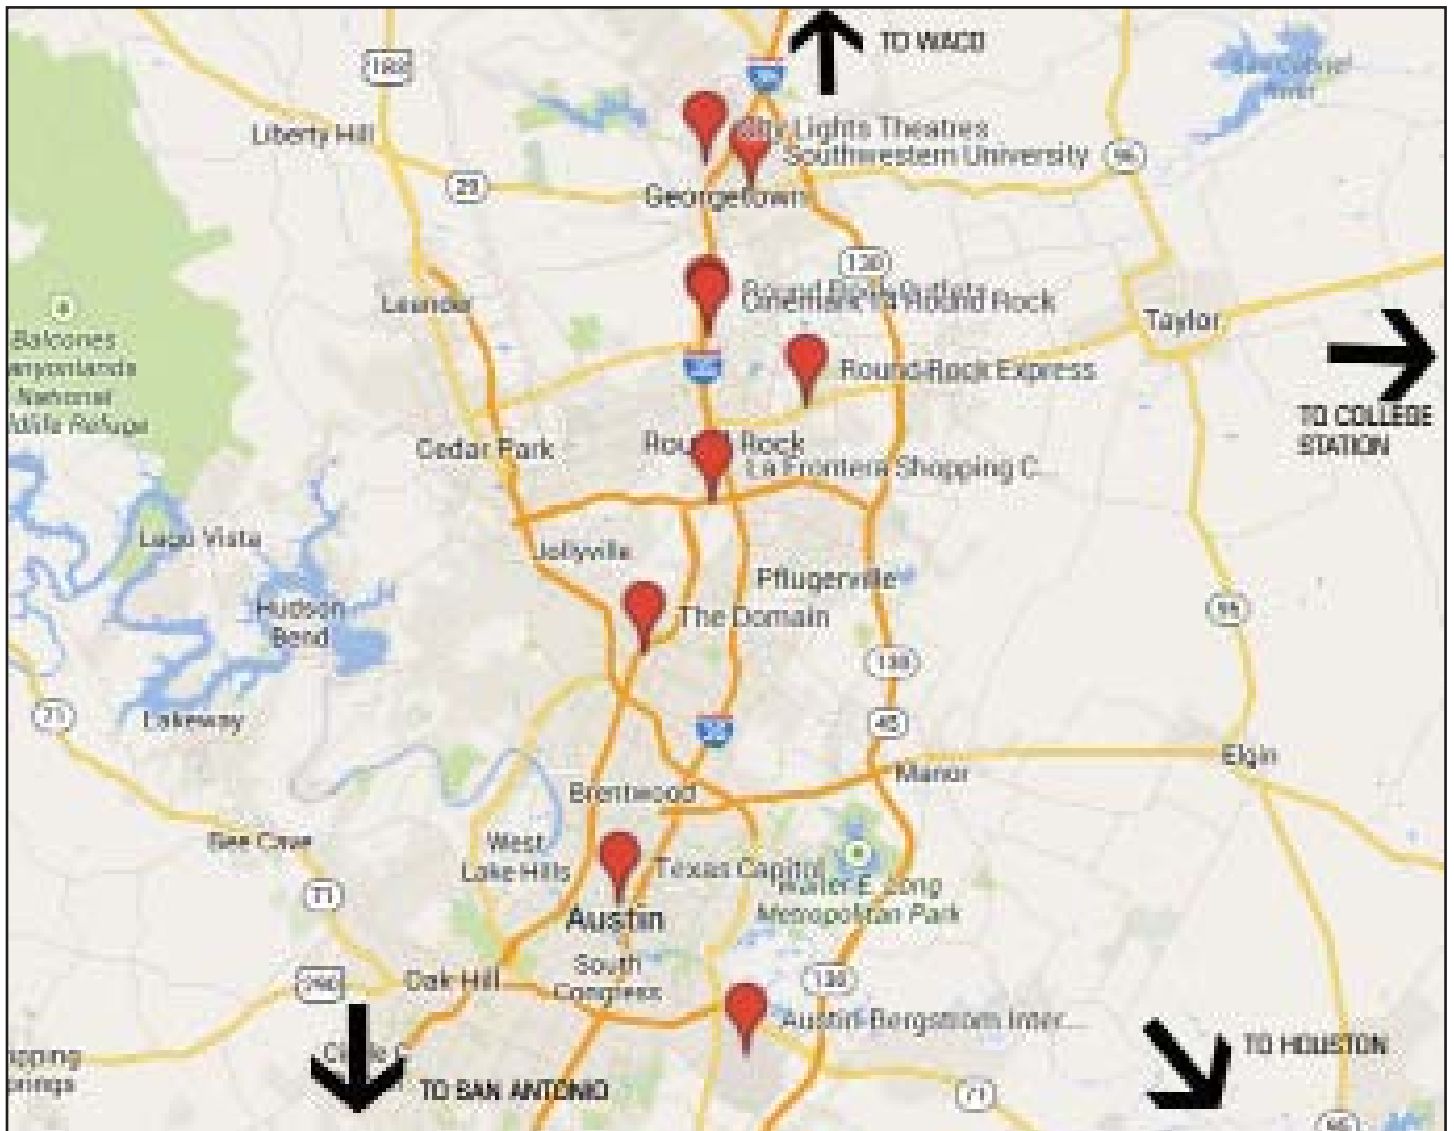

ATTRACTIONS

Entertainment

City Lights Theatres
420 Wolf Ranch Parkway
(512) 868-9922

Mel's Lone Star Lanes
Bowling and Arcade
1010 N. Austin Ave.
(512) 930-2200

Cinemark 14 Round Rock
4401 Interstate 35 Frontage Rd
#3000
Round Rock, TX 78665

Texas State Capitol
Congress Ave, 11th & 14th St.
Austin, TX 78701

Congress Ave Bridge and Bats
100 Congress Ave.
Austin, TX 78701

Shopping/Retail

Wolf Ranch Shopping Center
1015 W University Ave
Georgetown, TX
(512) 930-8008

H.E.B. Grocery Store
1100 S. IH 35
(512) 930-5581

La Frontera Shopping Center
115 Sundance Pkwy, Round Rock
(512) 388-4300

Round Rock Premium Outlets
4401 North IH-35, Round Rock
(512) 863-6688

Walmart Supercenter
620 S. IH 35
(512) 863-4855

The Domain Shops & Restaurants
11410 Century Oaks Terrace
Austin, TX 78758
(512) 873-8099