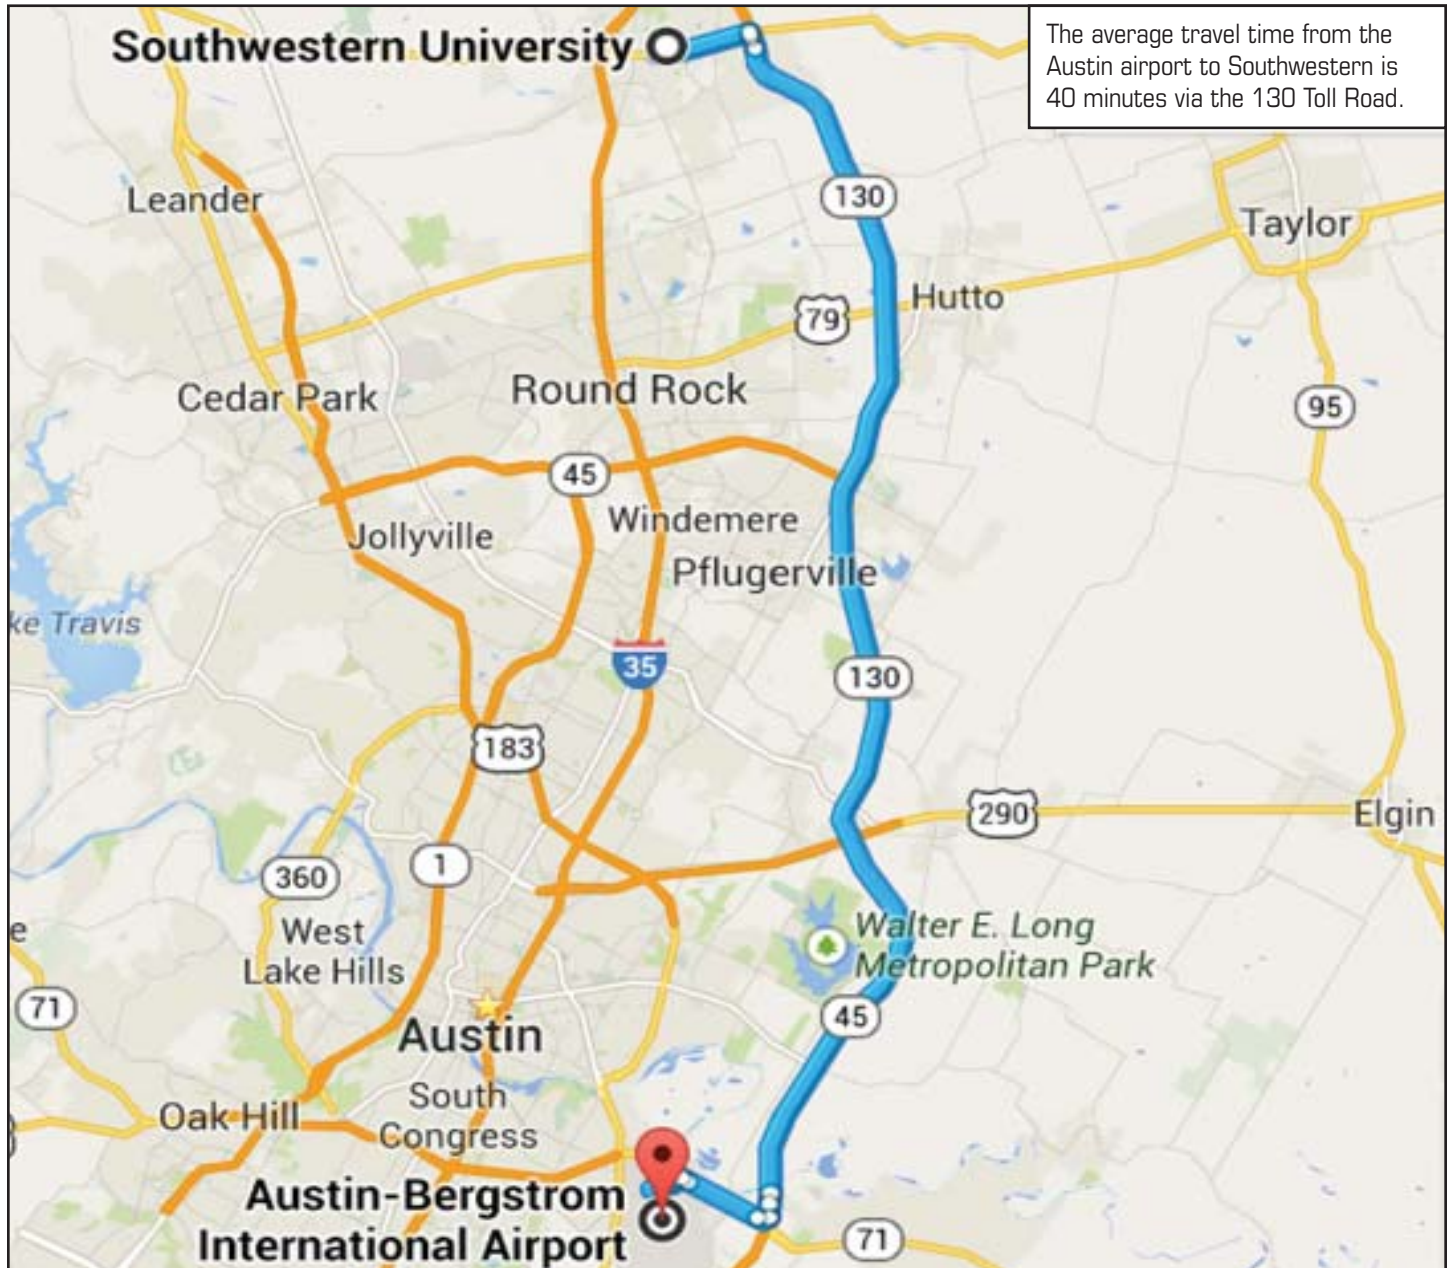

TRAVELING TO SOUTHWESTERN

Suggested Directions to Southwestern University

1. Head southwest on Presidential Blvd
2. Slight left to stay on Presidential Blvd
3. Continue straight to stay on Presidential Blvd
4. Take the ramp onto TX-71 E
5. Slight left onto the Texas 130 Toll N ramp to Texas 45 Toll N/Waco
6. Merge onto TX-130 N
7. Take exit 415 toward Texas 29/Georgetown
8. Follow State Rte 29 W to Southwestern Blvd
8. Merge onto Texas 130 Service Rd
9. Turn left onto State Rte 29 W
10. Turn right onto Southwestern Blvd