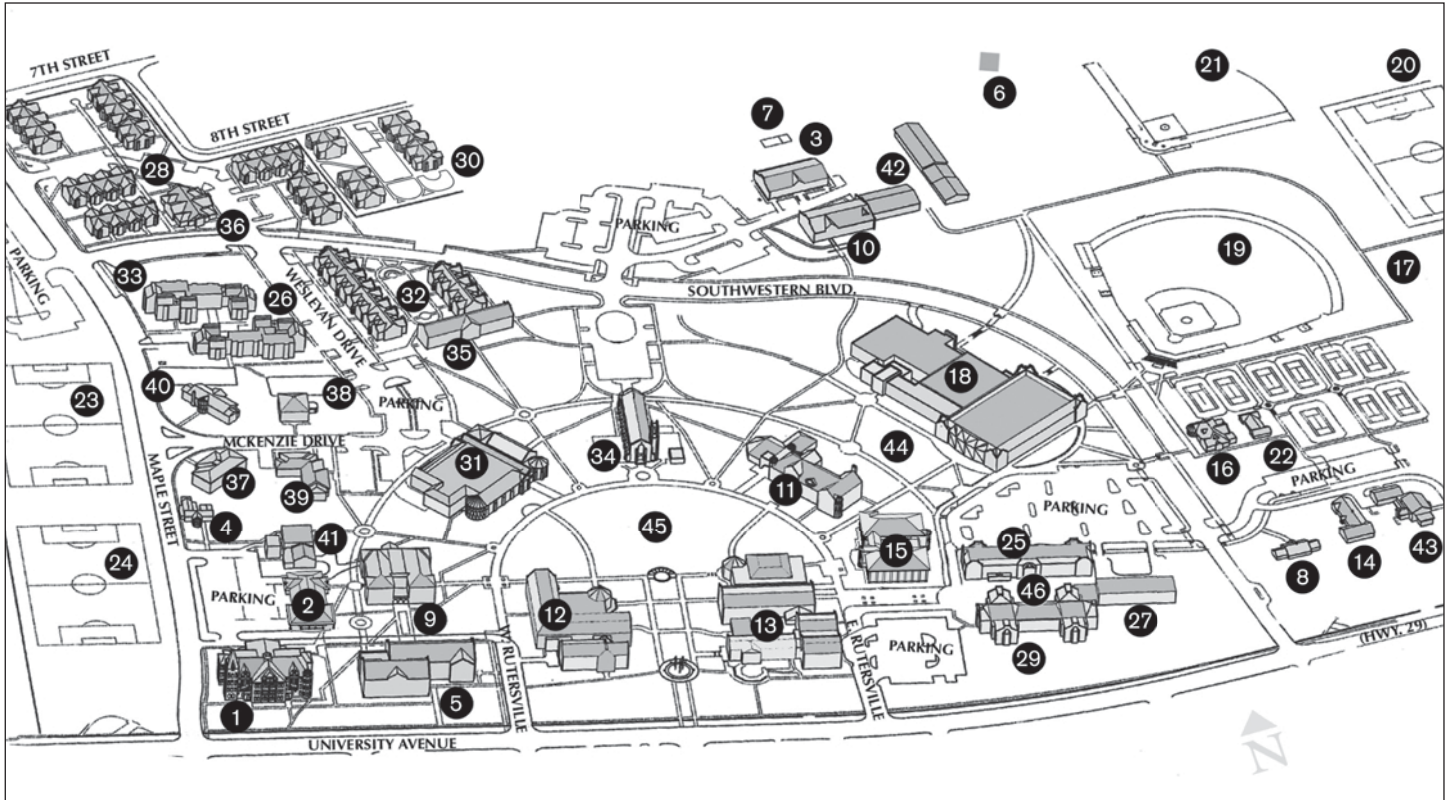

SOUTHWESTERN UNIVERSITY CAMPUS MAP

ACADEMICS & ADMINISTRATION

1. Roy and Lillie Cullen Building
2. The Wilhelmina Cullen Admission Center
3. Rufus Franklin Edwards Studio Arts Building
4. Old Field House (Campus Police)
5. Fondren-Jones Science Hall
6. Fountainwood Observatory
7. Greenhouse and Community Garden
8. McCook-Crain Building
9. Mood-Bridwell Hall
10. Joe S. Mundy Hall
11. F.W. Olin Building
12. A. Frank Smith, Jr. Library Center
13. Alma Thomas Fine Arts Center
14. Kyle E. White Building
15. The Charles and Elizabeth Prothro Center for Lifelong Learning